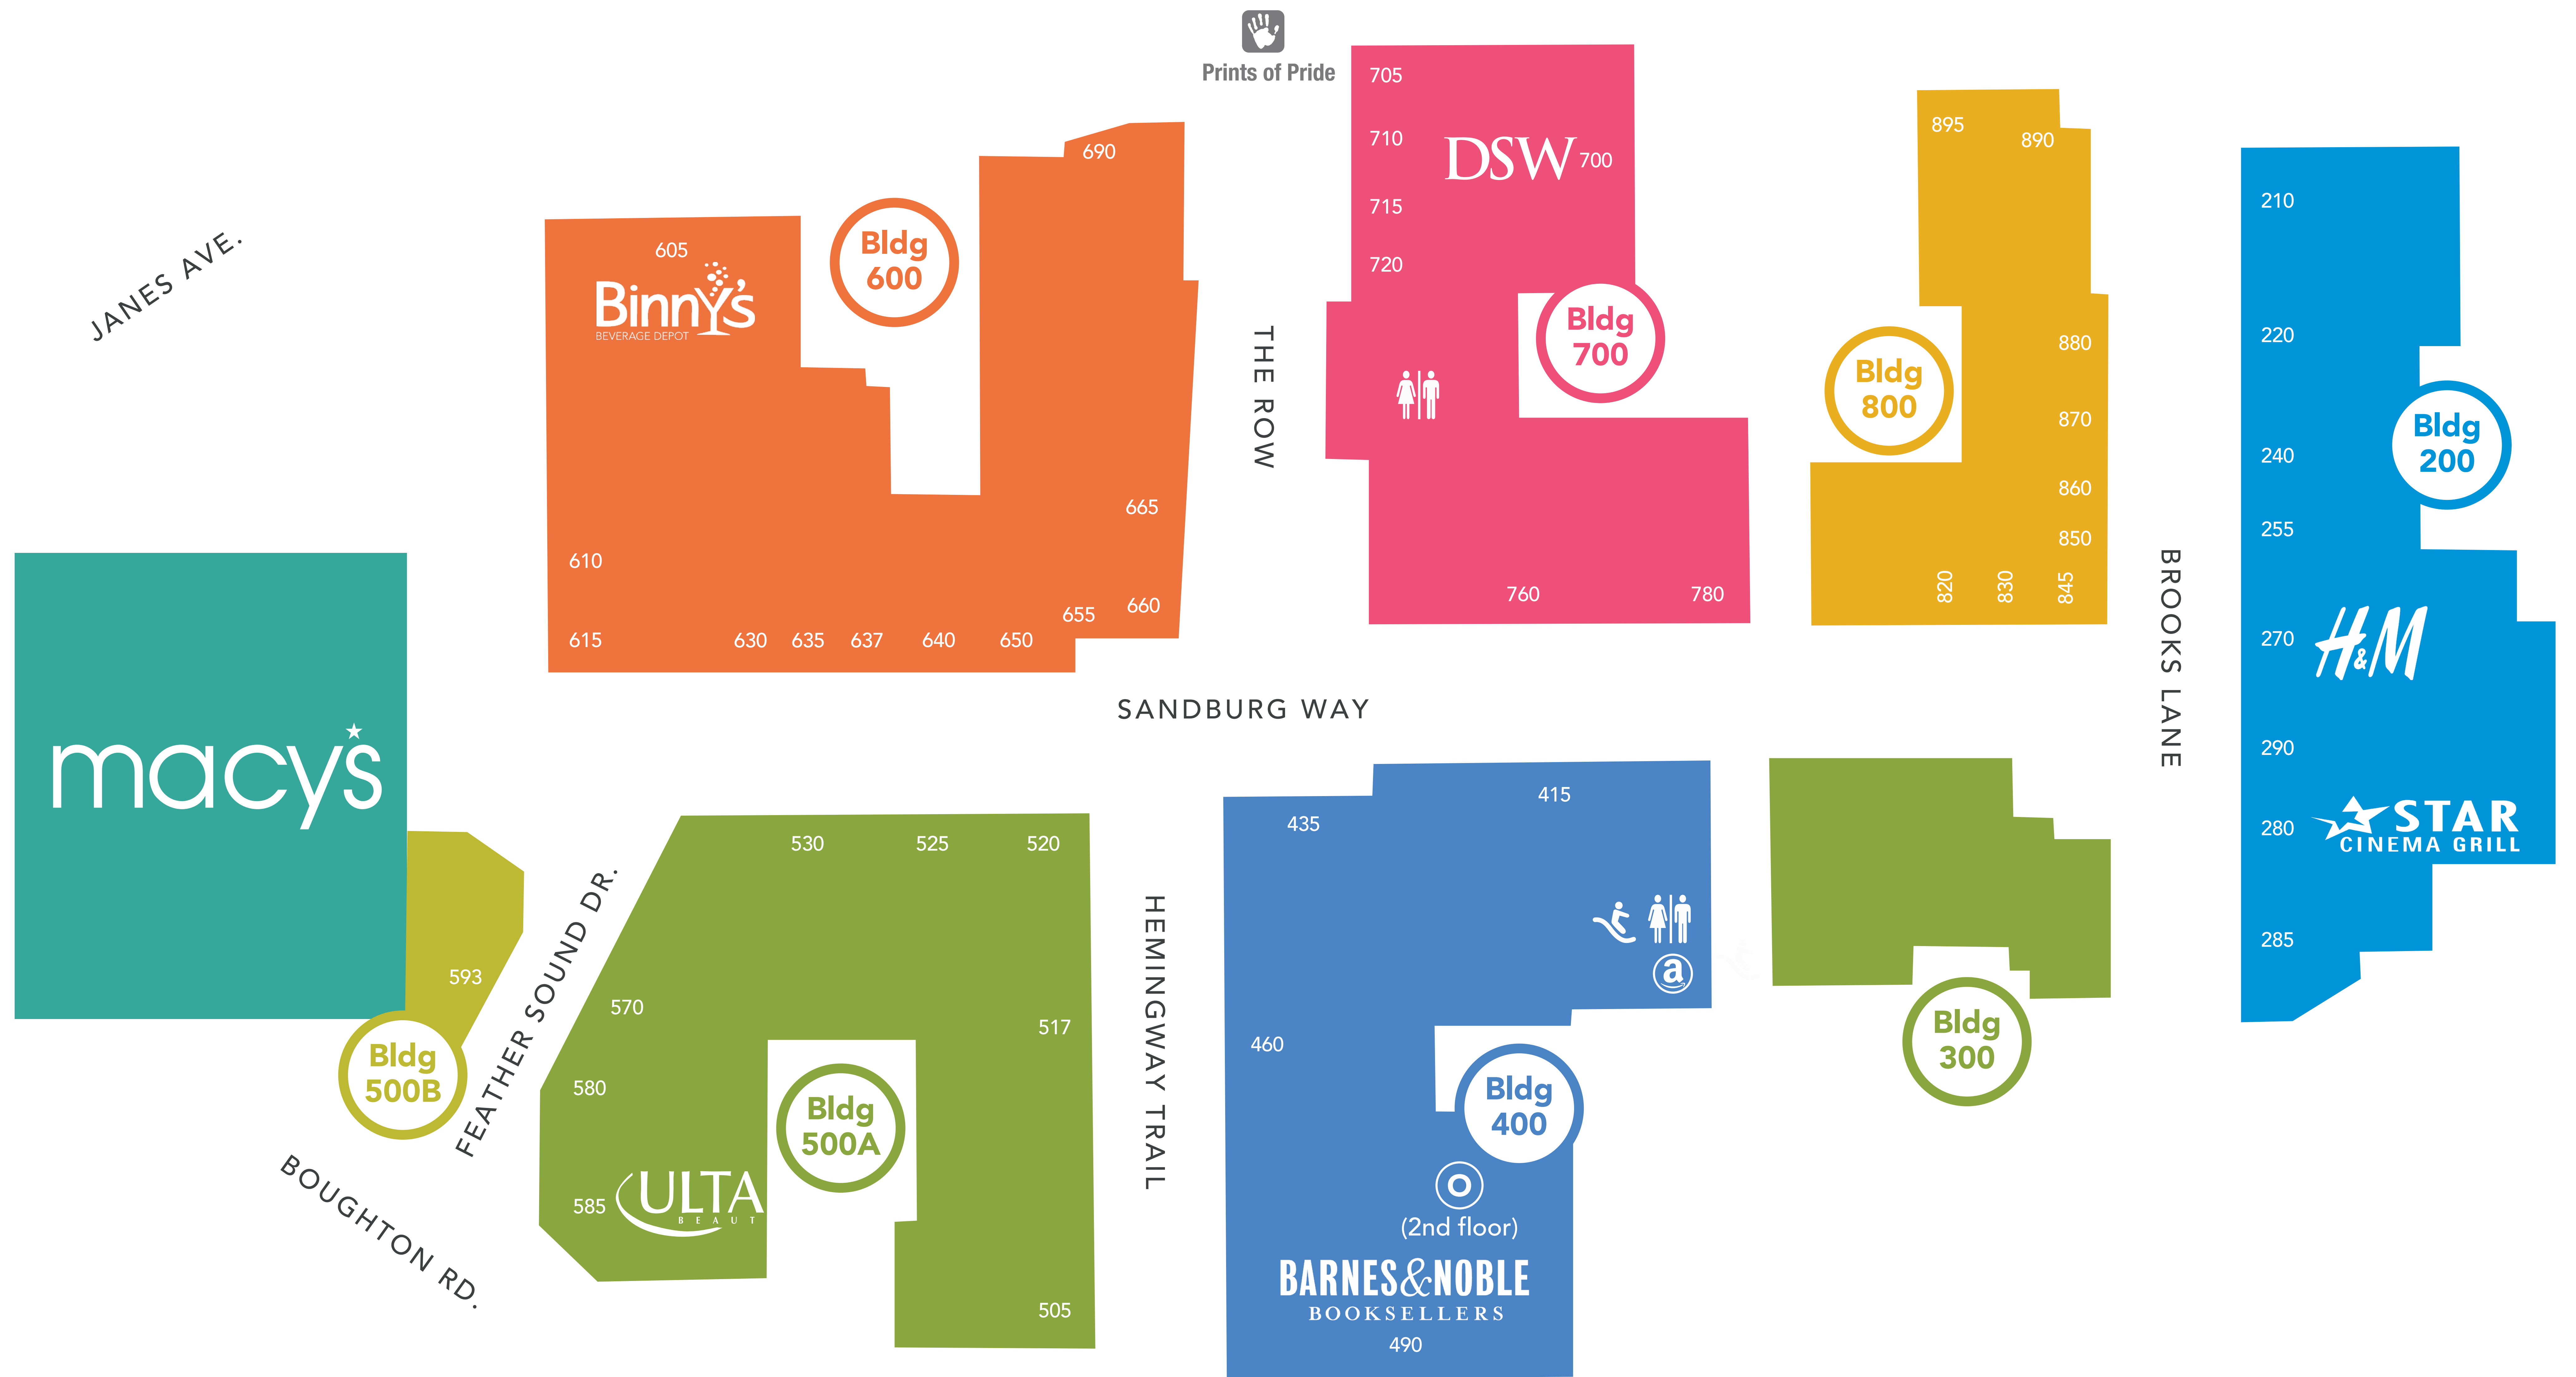

# THE PROMENADE

## BOLINGBROOK

Restrooms  
Family Restrooms

Indoor / Outdoor  
Play Area

\* Coming  
Soon

Amazon  
Locker

Office Space

### ANCHOR STORES

- Barnes & Noble
- Bass Pro Shops
- Binny's Beverage Depot
- DSW
- H&M
- Macy's
- Star Cinema Grill
- Ulta

### HEALTH & BEAUTY

- 520 Bath & Body Works
- 593 Classy Nails
- 517 C'Zar Aveda Salon-Spa
- 637 Hip Hop Fit
- 850 Melt Apothecary
- 530 Pink
- 220 Salons by JC
- 585 Ulta
- 530 Victoria's Secret